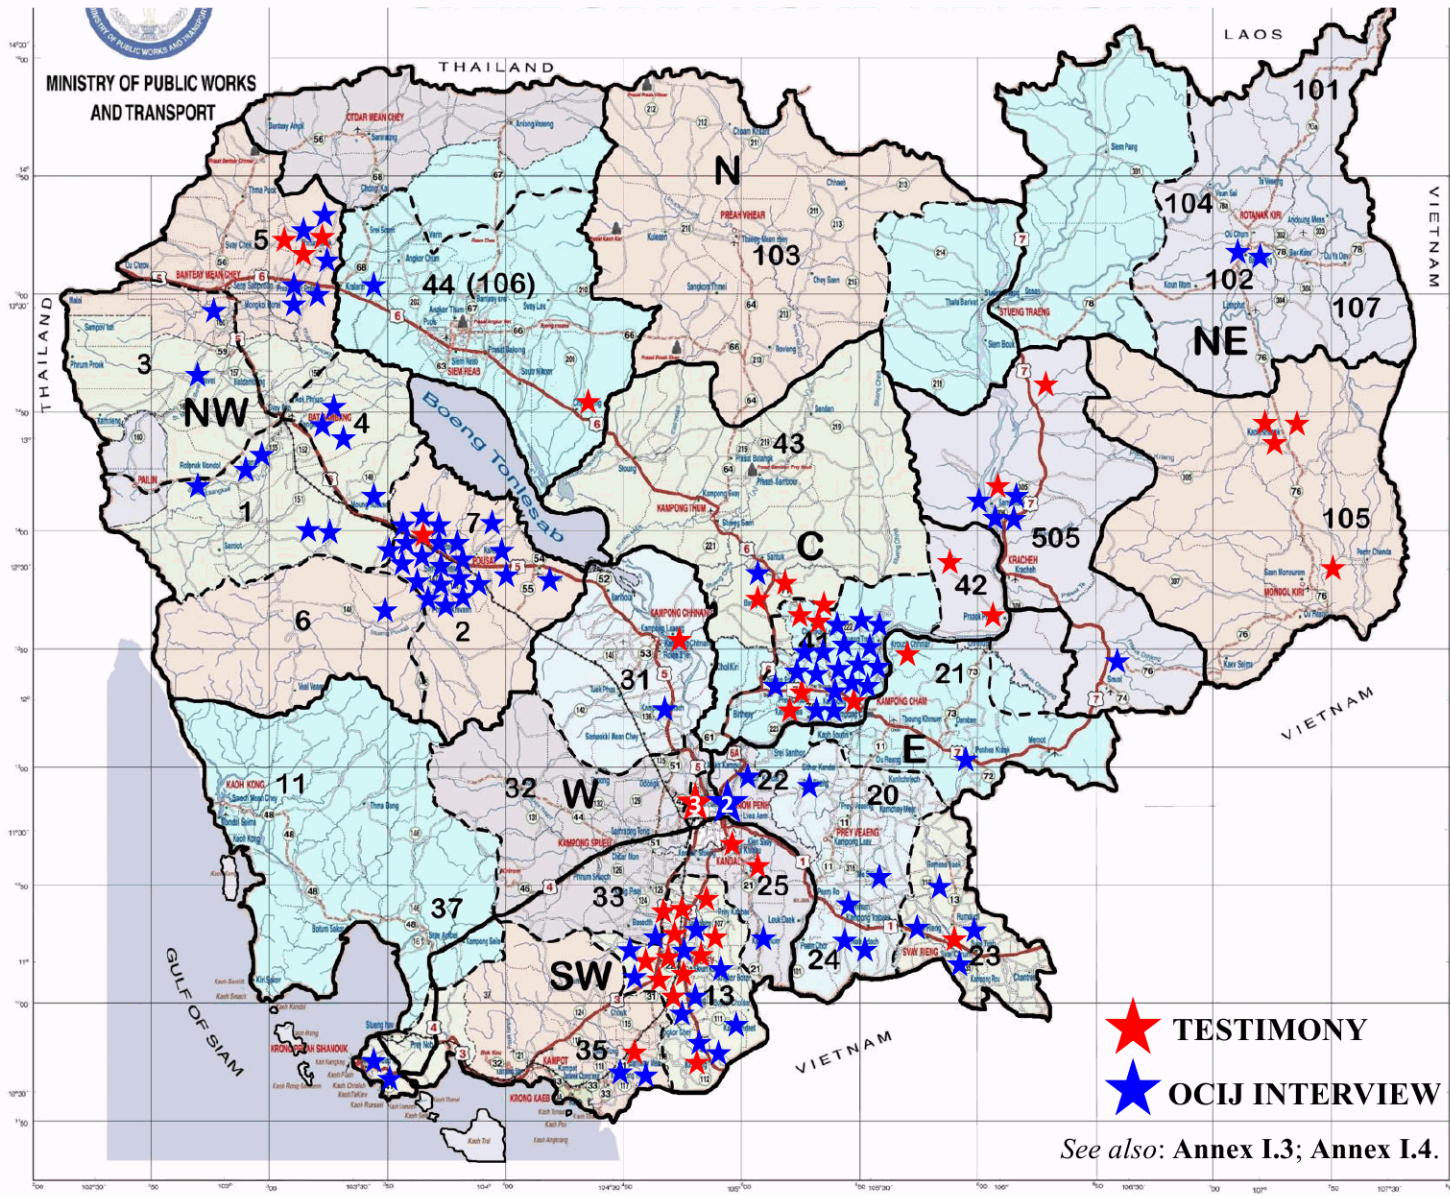

ANNEX I.2

E457/6/1.2.21

LOCATIONS OF FORCED MARRIAGES WITNESSED BY NON-VICTIMS WHO GAVE EVIDENCE BEFORE THE ECCC