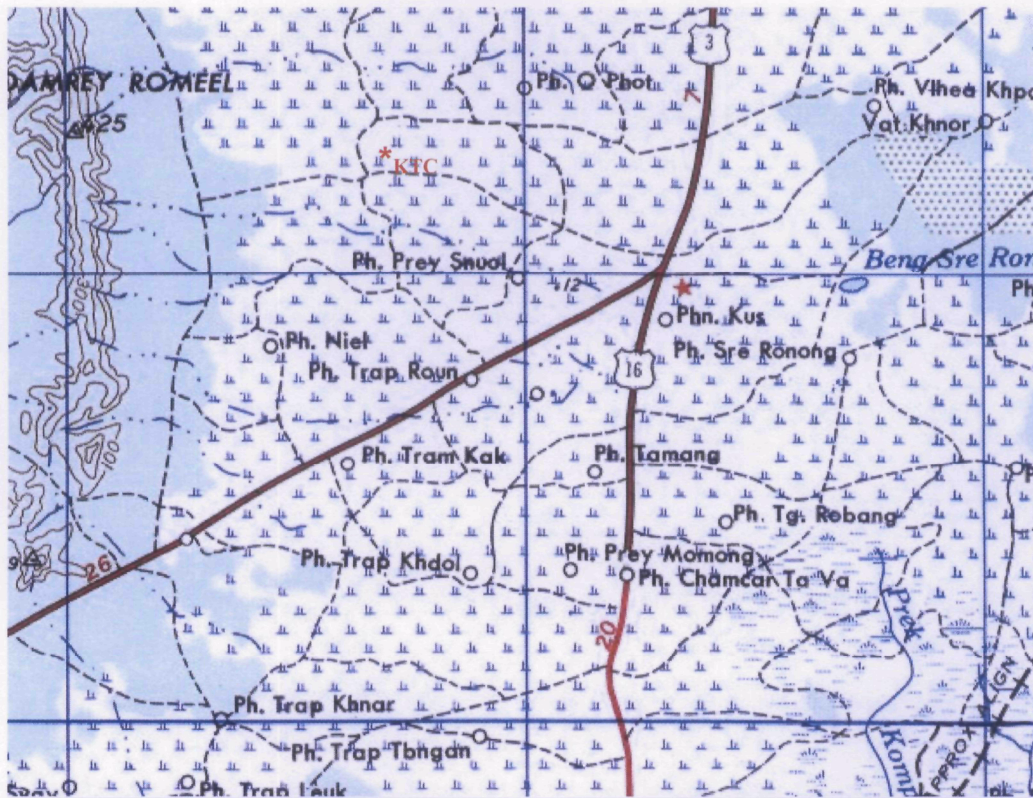

Map No. *D/25/220/36*

Annex C

Fig 1: GPS track showing the route to Kraing Ta Chăn Security Centre

Fig 2: Indication of the position of Kraing Ta Chăn (KTC) Security Centre. US Army Map Service Corps of Engineers 1954, txu-oclc-6535632-nc48-6-2nd-ed[1]